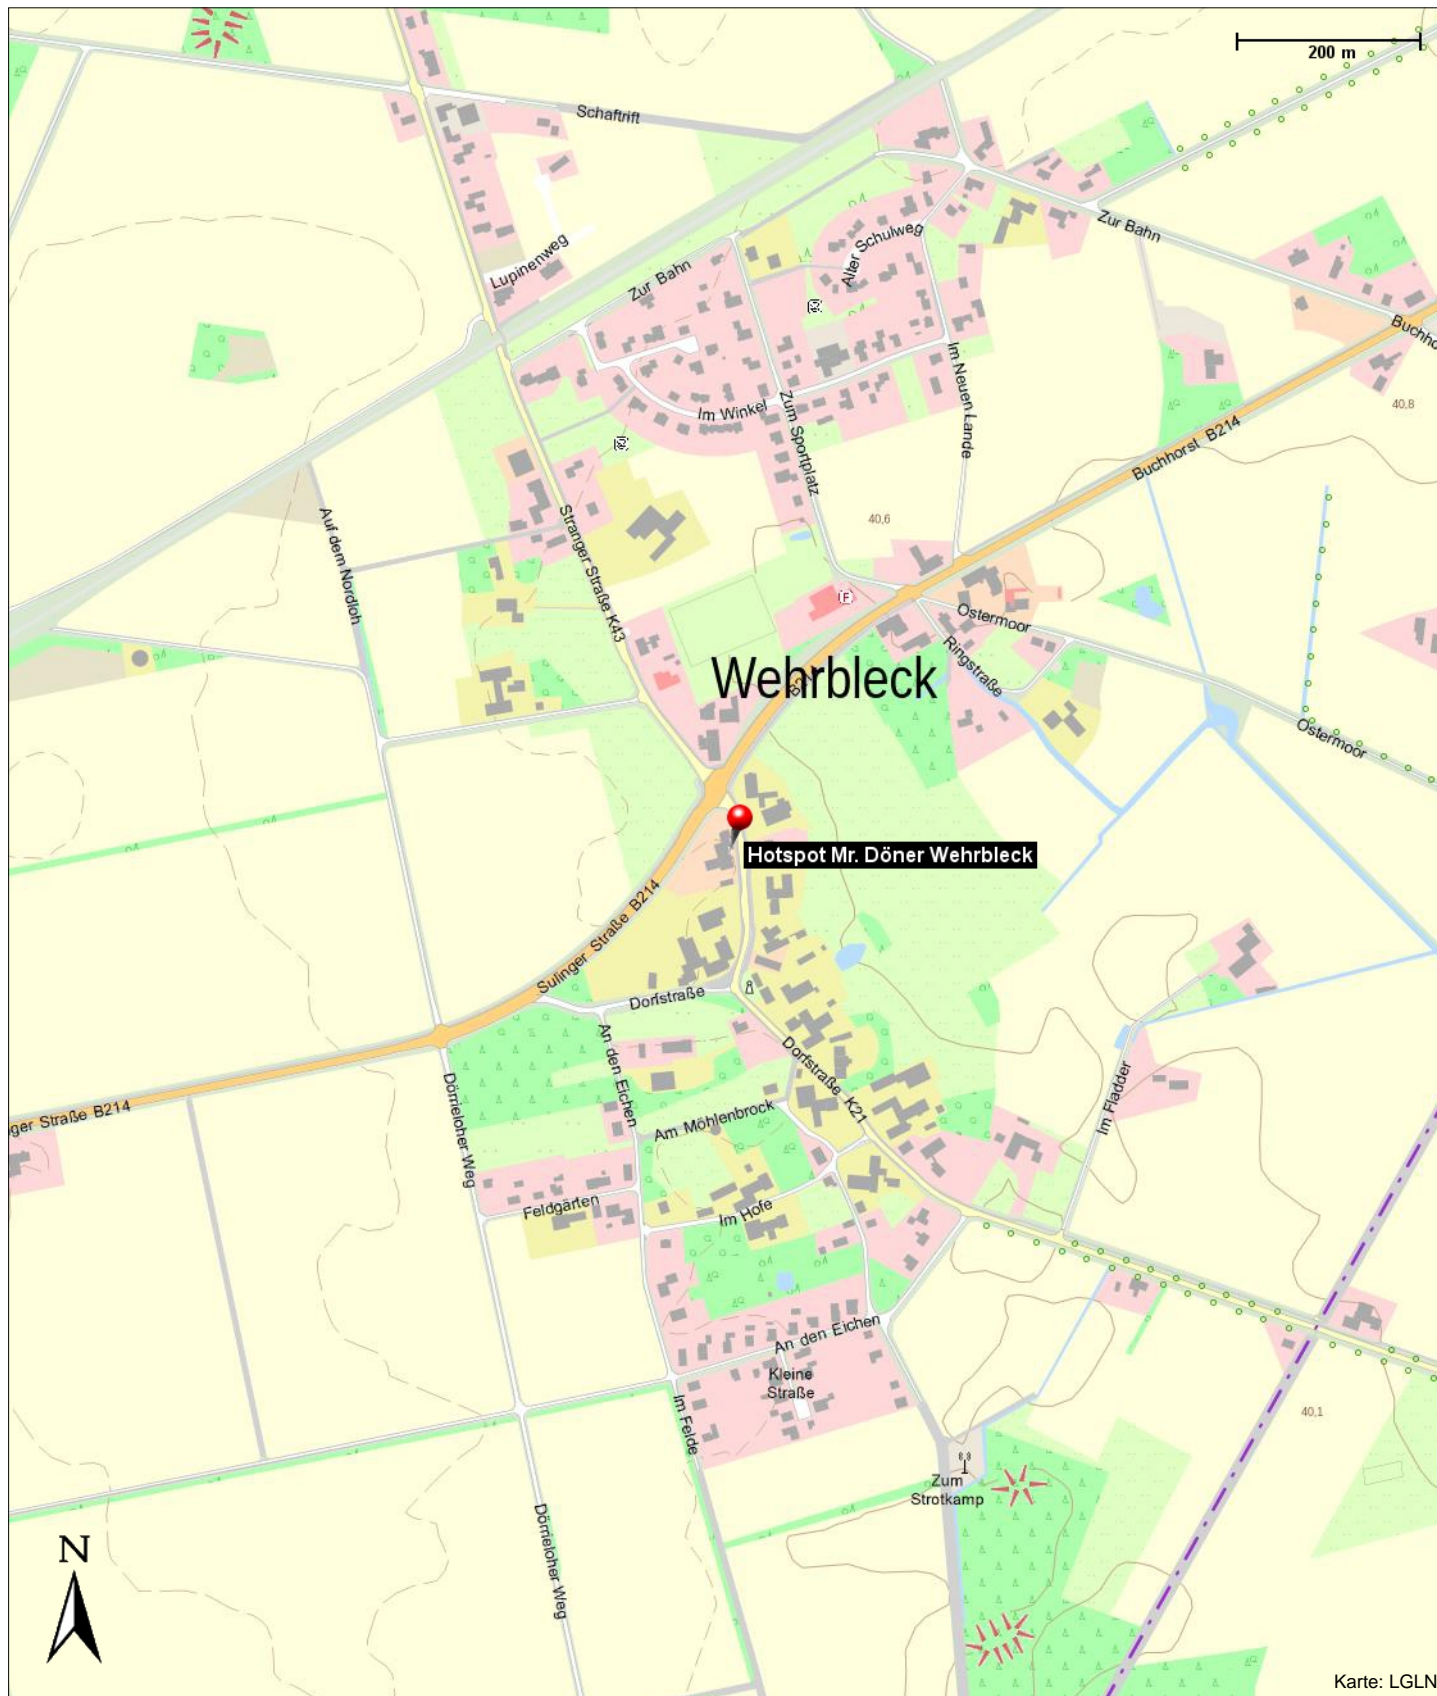

## Hotspot Mr. Döner Wehrbleck

Dorfstraße 2  
27259 Wehrbleck

### Position

---

N 52° 37.85059', E 008° 41.45337'

# Hotspot Mr. Döner Wehrbleck

Dorfstraße 2  
27259 Wehrbleck