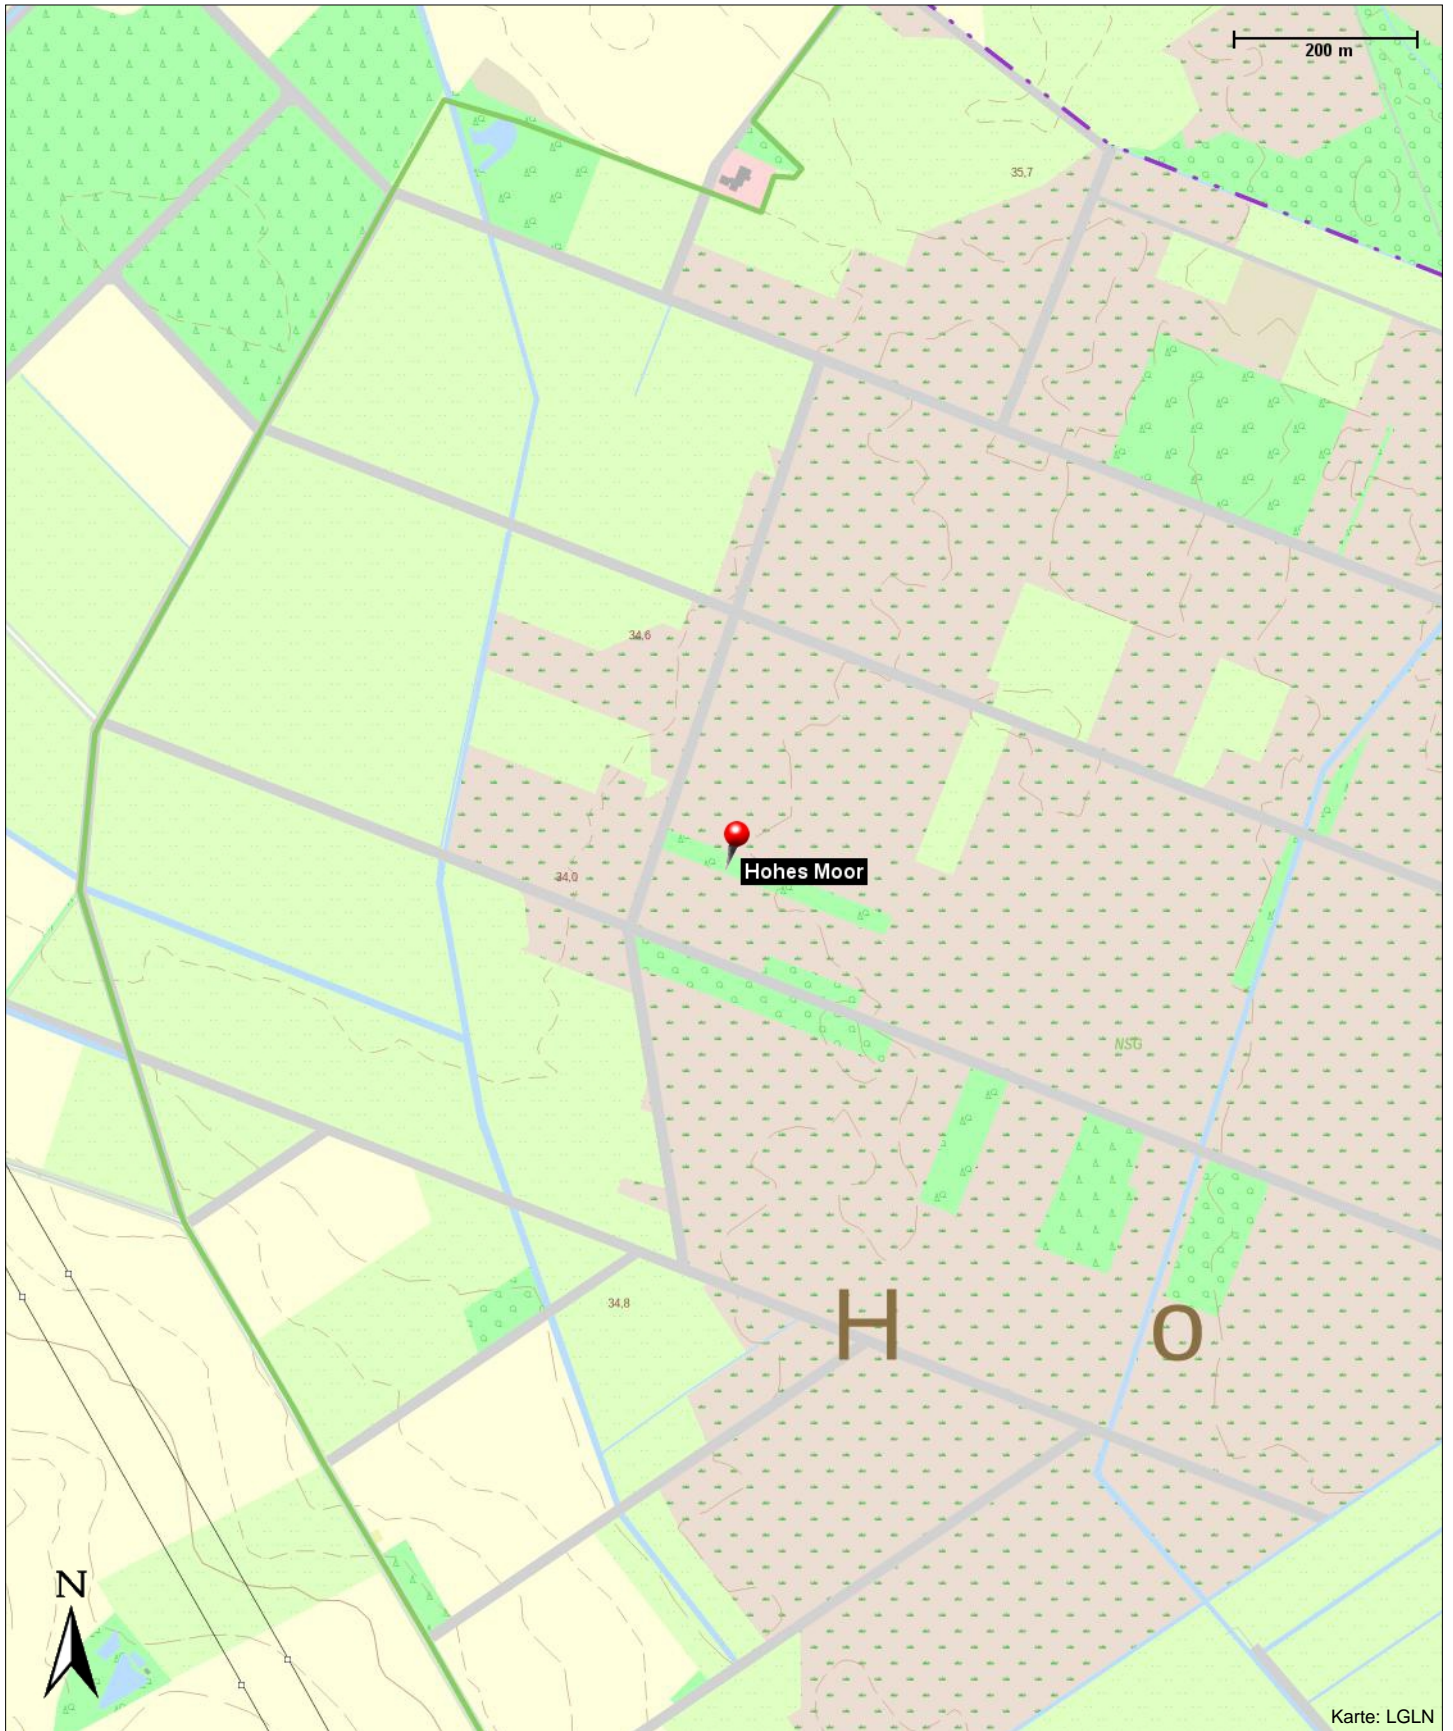

Hohes Moor

27245 Kirchdorf