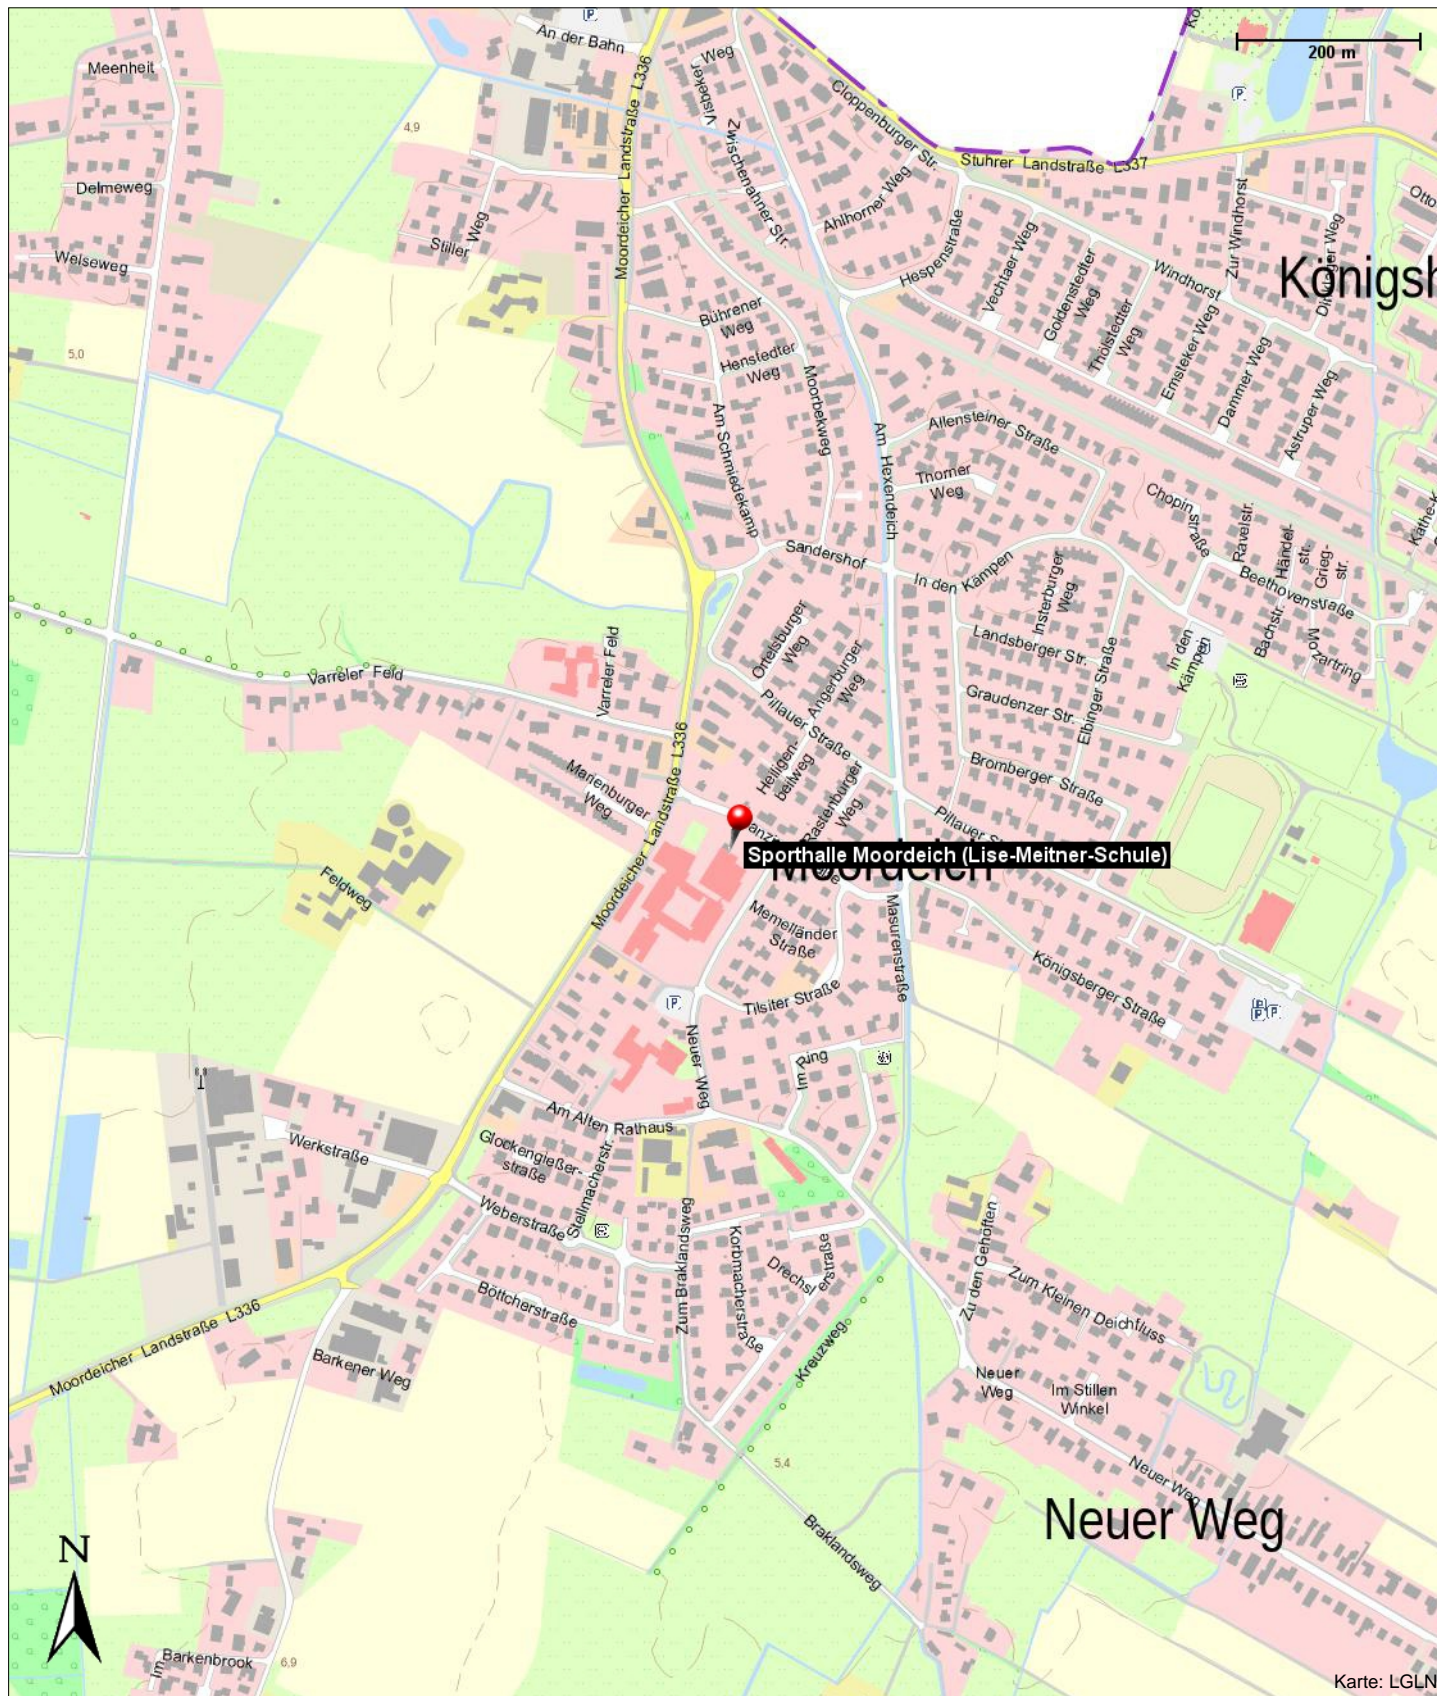

## Sporthalle Moordeich (Lise-Meitner-Schule)

Danziger Straße 5  
28816 Stuhr

### Kontakt

---

Danziger Straße 5  
28816 Stuhr

### Position

---

N 53° 01.60603', E 008° 43.64460'

# Sporthalle Moordeich (Lise-Meitner-Schule)

Danziger Straße 5  
28816 Stuhr