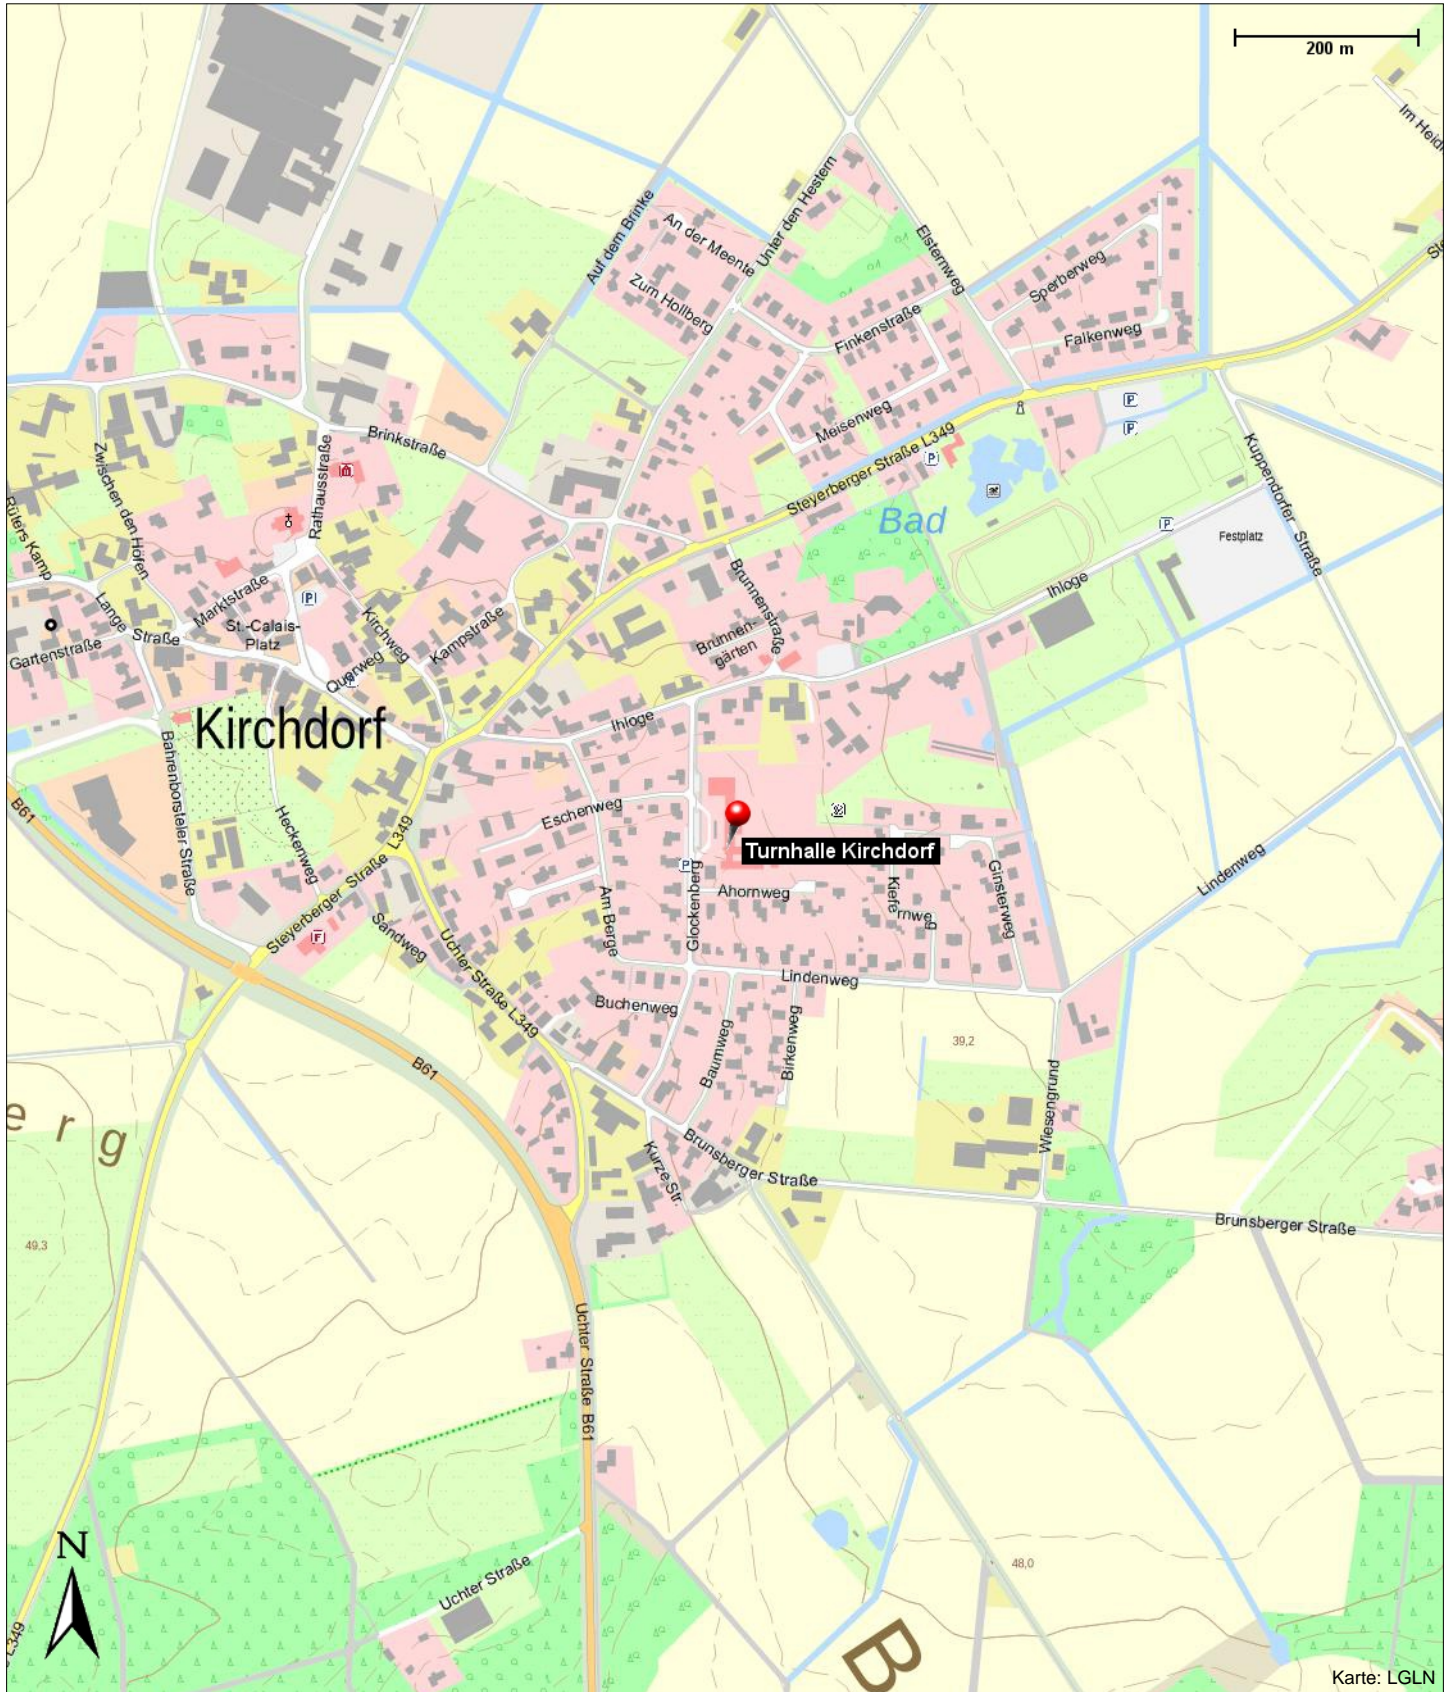

Turnhalle Kirchdorf

Glockenberg 16
27245 Kirchdorf